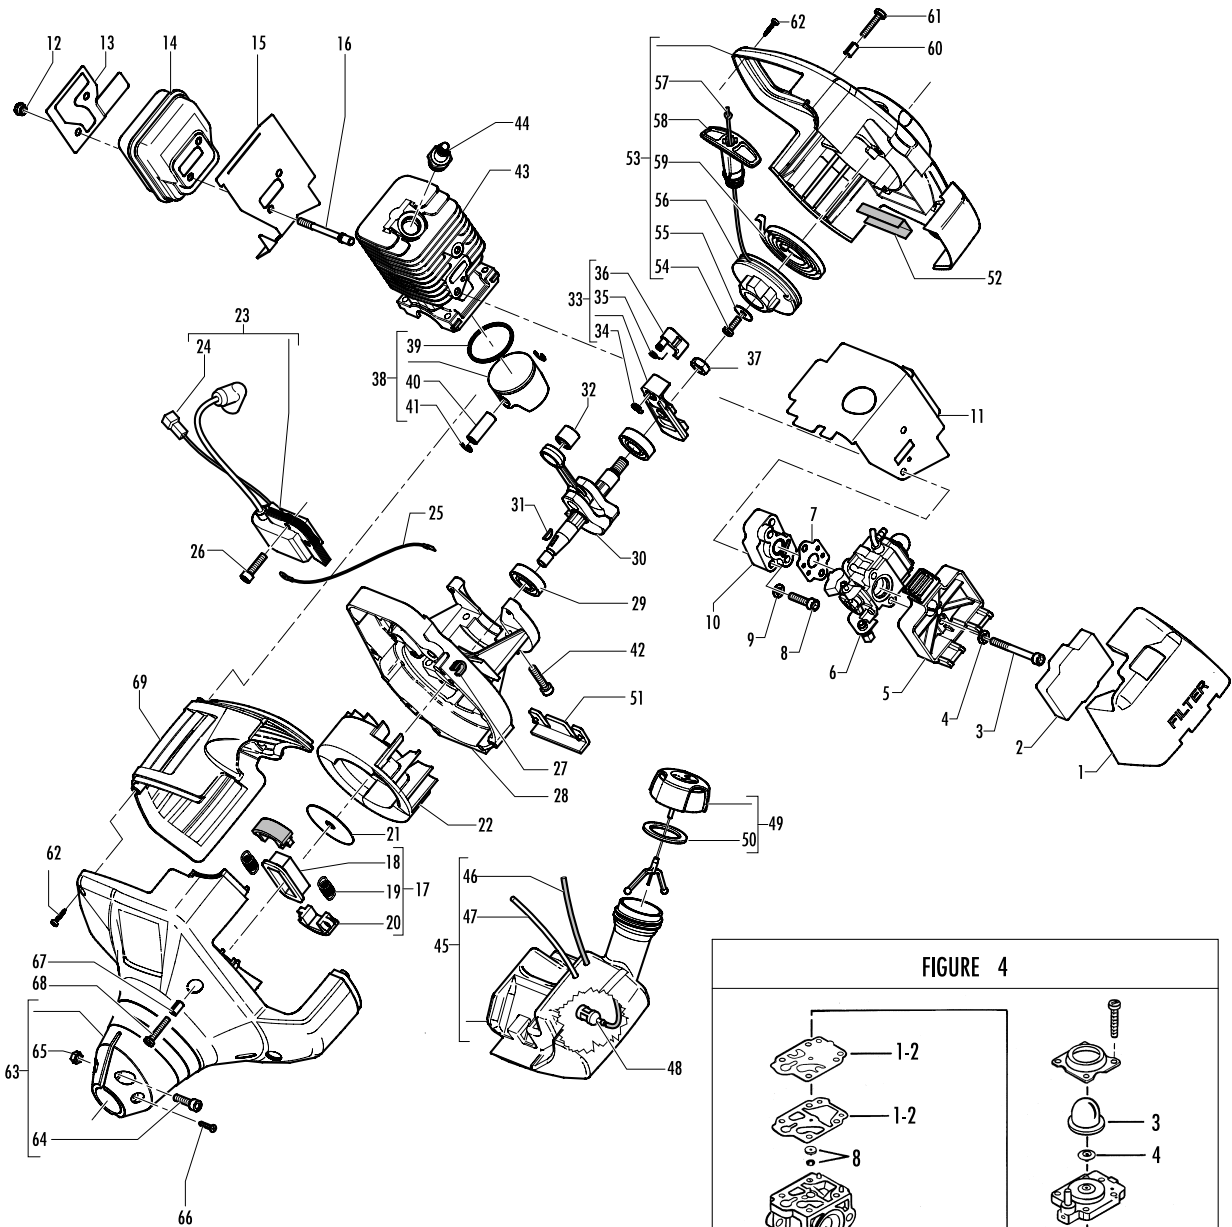

FIGURE 4

brand	MCCULLOCH

date	FEB/04	SHEET 3/4

Model	Prefix
SUPREME 300	01

Product number
953900505

FIGURE 3