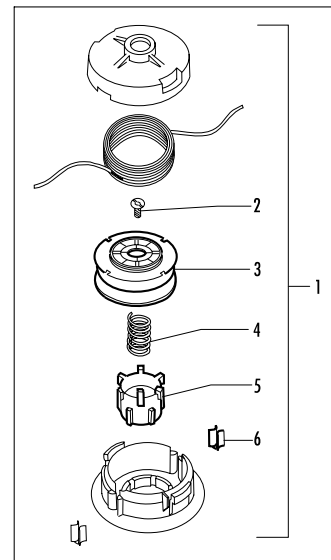

brand	MCCULLOCH

date	FEB/04	SHEET 1/4

Model	Prefix
SUPREME 300	01

Product number
953900505

FIGURE 2