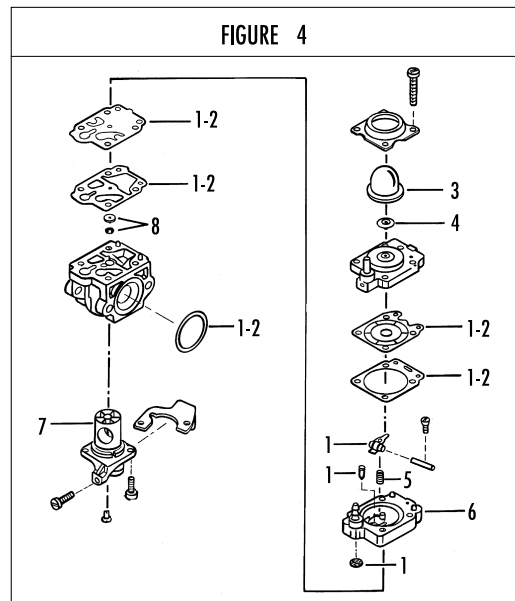

brand	MCCULLOCH

date	FEB/04	SHEET 3/4

Model	Prefix
SUPREME 300	01

Product number
953900505

FIGURE 4